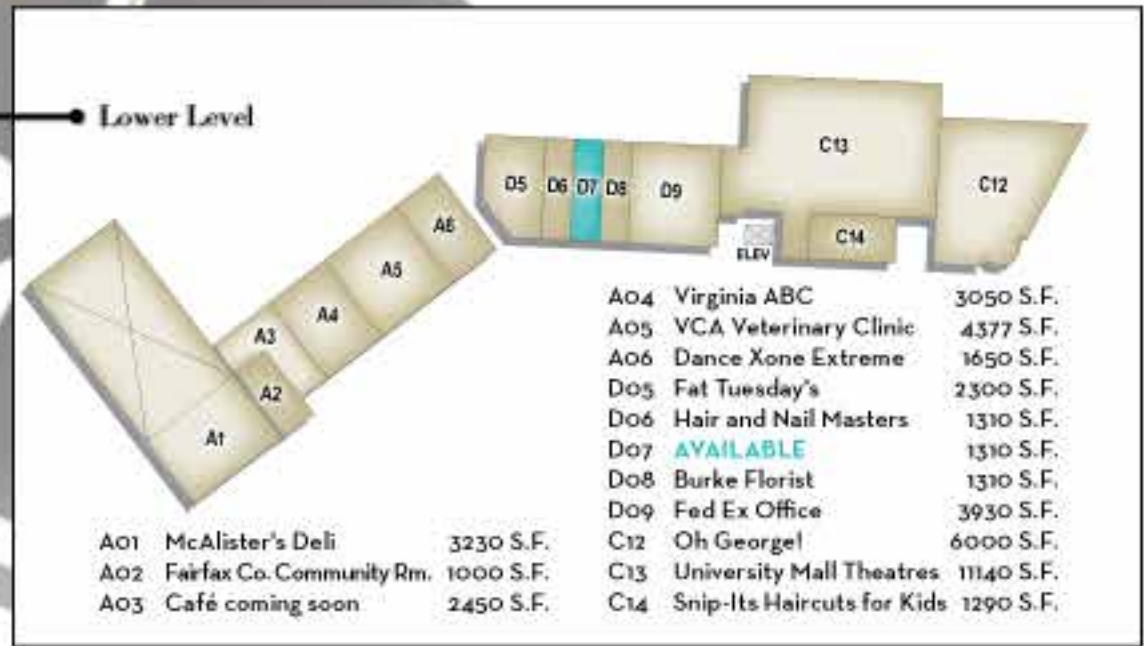

WEB:

www.vanmetrecommercial.com

Van Metre

UNIVERSITY MALL

FAIRFAX, VA

PROPERTY HIGHLIGHTS

Availability: One pad of 2,655 SF and one in-line space of 1,310 SF available immediately.

Key Visibility: Major intersection of Braddock Rd. & Rt. 123.

2017 VDOT AADT
Rt. 123 Ox Rd. (33,000 ADT)
Rt. 620 Braddock Rd. (38,000 ADT)

FOR MORE INFORMATION PLEASE CONTACT: TY HAUSCH | THAUSCH@VANMETRECOMPANIES.COM | 703.272.2680

BLD-A	Giant Food	50816 S.F.
BLD-E1	Dentistry for Children	5000 S.F.
BLD-F1	Teddy Bear Day Care	6000 S.F.
BLD-F2	Children's Medical Associates	7500 S.F.
BLD-G1	Cardinal Bank	3000 S.F.
BLD-G2	Wendy's	3000 S.F.
BLD-J	Verizon/The Cellular Connection	1300 S.F.
BLD-K	AVAILABLE	2655 S.F.
BLD-L	Sunoco	2328 S.F.

B01	Tropical Smoothie Café	980 S.F.
B02	McDonald's	4300 S.F.
B03	University Tailor Shop	880 S.F.
B04	Domino's Pizza	1450 S.F.
B05	Samurai Japanese Steakhouse and Sushi Bar	5400 S.F.
B06	Gathering Grounds Café	1310 S.F.
B07	Dunkin' Donuts	1310 S.F.
B08	The Best Deli	1310 S.F.
B09	The Helel Guys	1310 S.F.
C01	Regency Cleaners	2000 S.F.
C02	Brion's Grille	6000 S.F.
C03	Act II Salon	1442 S.F.
C04	Bangkok Golden Thai Restaurant	1650 S.F.
C05	State Farm	800 S.F.
C06	The Cave Gaming Center	3160 S.F.
C08	Boxcar Tan Bar	1581 S.F.
C09	REV Pilates Gym	1450 S.F.
C10	Orange Theory Fitness	3250 S.F.
C11	Sola Salon Studios	6015 S.F.
D01	The Amazing Comic Shop	2300 S.F.
D02	The Black Belt Academy	3930 S.F.
D03	Suit Up	2572 S.F.
D04	Dale P. Shewmaker, DDS	1310 S.F.

A01	McAlister's Deli	3230 S.F.
A02	Fairfax Co. Community Rm.	1000 S.F.
A03	Café coming soon	2450 S.F.
A04	Virginia ABC	3050 S.F.
A05	VCA Veterinary Clinic	4377 S.F.
A06	Dance Xone Extreme	1650 S.F.
D05	Fat Tuesday's	2300 S.F.
D06	Hair and Nail Masters	1310 S.F.
D07	AVAILABLE	1310 S.F.
D08	Burke Florist	1310 S.F.
D09	Fed Ex Office	3930 S.F.
C12	Oh Georgel	6000 S.F.
C13	University Mall Theatres	11140 S.F.
C14	Snip-Its Haircuts for Kids	1290 S.F.